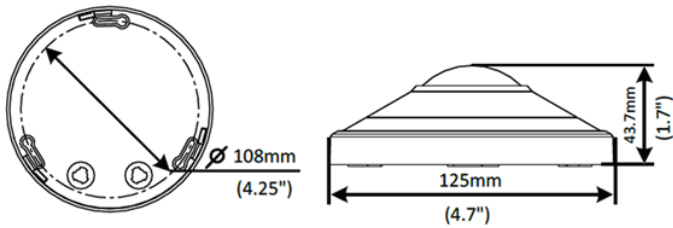

- Ultra265, H.264, MJPEG
- Built-in omni directional microphone
- Triple stream (3 panoramic view)

Network

- ONVIF Conformance

Structure

- Support PoE power supply
- Wide temperature range: -40°C to 60°C (-40°F to 140°F)
- Wide voltage range of ±25%
- IK10
- IP66

DIMENSIONS

INTERFACE	
Audio I/O	Audio interface Input: impedance 35 k ; amplitude 2 V [p-p] Output: impedance 600 ; amplitude 2 V [p-p] 3 built-in omnidirectional microphone
Alarm I/O	1 / 1
Built-in Mic	Supported
Video Output	1 BNC, impedance 75 ; amplitude 1 V [p-p]
Network	1 RJ45 10M/100M Base-TX Auto-adaptive Ethernet
GENERAL	
Power	DC12V±25%,PoE(IEEE 802.3af) Power consumption: Max. 11 W
Dimensions (Ø x H)	125x 43.7 mm (4.9" x 1.7")
Weight	0.39kg(0.86lb)
Working Environment	-40°C ~60°C (-40°F ~ 140°F), Humidity : 10%~95% RH
Ingress Protection	IP66
Vandal Resistant	IK10
Reset Button	Supported